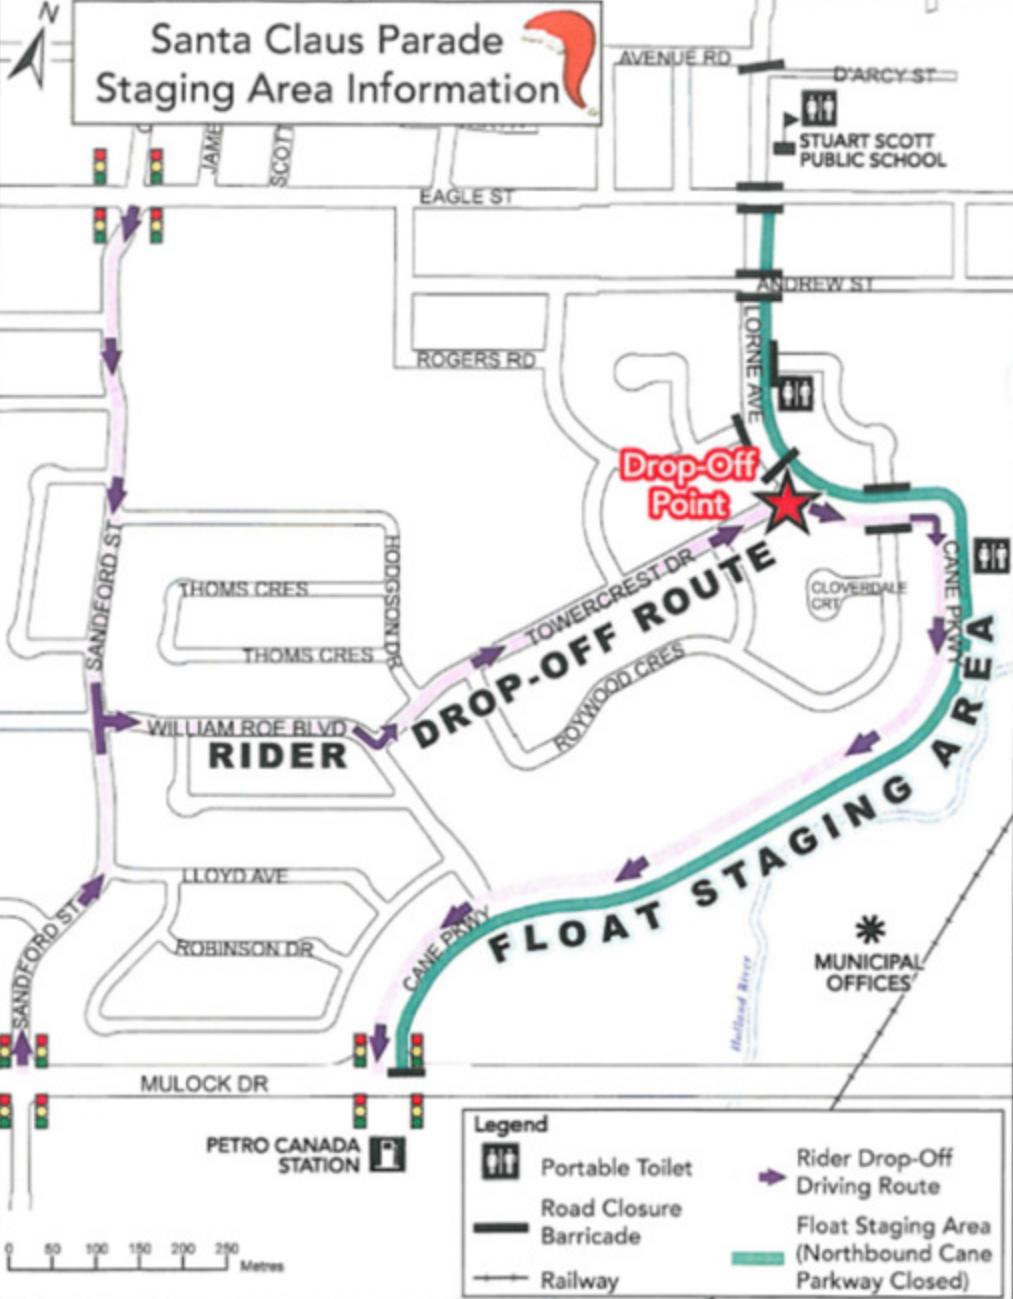

Santa Claus Parade Staging Area Information

Legend

- Portable Toilet
- Road Closure
- Barricade
- Railway
- Rider Drop-Off Driving Route
- Float Staging Area (Northbound Cane Parkway Closed)